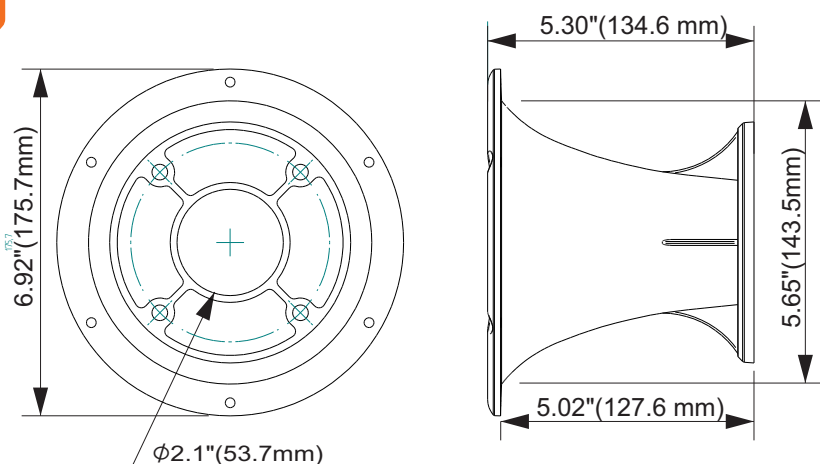

## KEY FEATURES

- 2" Throat
- Bolt-on
- Light weight
- 45°x45° Nominal Coverage
- Several Colors

## GENERAL SPECIFICATIONS

Throat Diameter	2" (50.8mm)
Mounting Type	Bolt On
Hole dimensions	Ø 0.31" Ø 8 mm
Bolt circle	4" 101.6mm
<b>Nominal Coverage</b>	
Horizontal	45°
Vertical	45°
Flare type	Exponential
Material	Plastic (ABS)
Finish / Coating	Several Colors
<b>Dimensions</b>	
Height	6.92" (175.7mm)
Width	6.92" (175.7mm)
Depth	5.30" (134.6mm)
Mount Depth	5.02" (127.6mm)
<b>Baffle Cutout</b>	
Diameter Circle	5.65" (143.5mm)
<b>Net weight</b>	0.51 lb (0.23 kg)