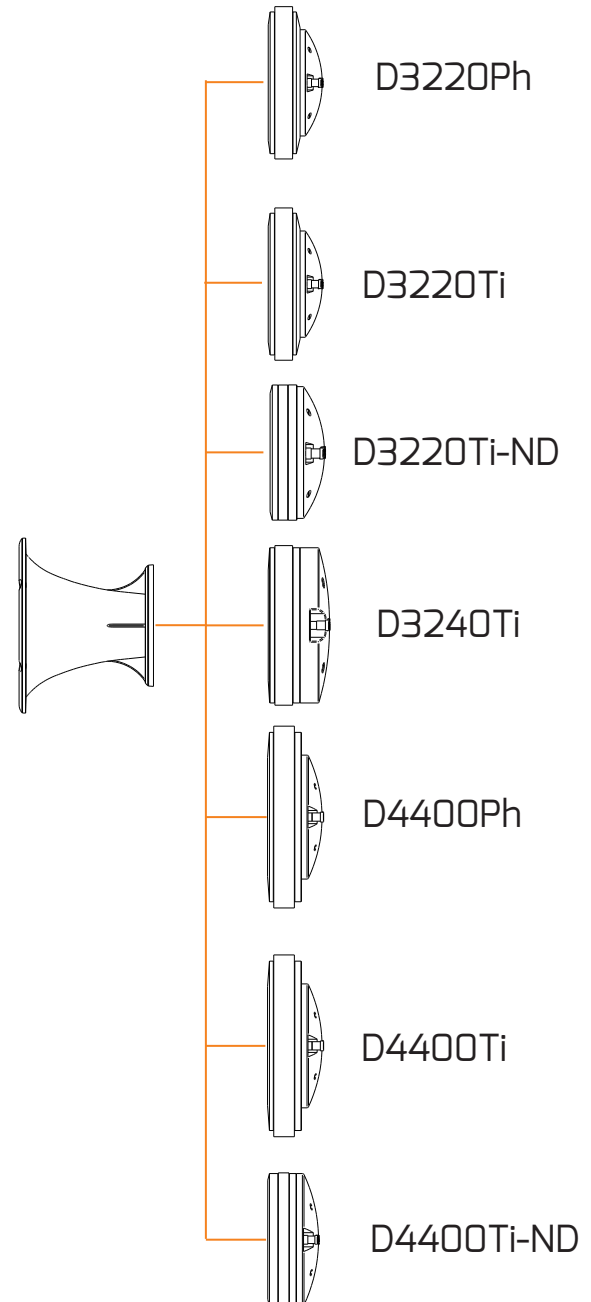

# WGP14-50

Professional Audio Waveguide

## KEY FEATURES

- 2" Throat
- Bolt-on
- Light weight
- 45°x45° Nominal Coverage
- Several Colors

## GENERAL SPECIFICATIONS

Throat Diameter	2" (50.8mm)
Mounting Type	Bolt On
Hole dimensions	Ø 0.31" Ø 8 mm
Bolt circle	4" 101.6mm
<b>Nominal Coverage</b>	
Horizontal	45°
Vertical	45°
Flare type	Exponential
Material	Plastic (ABS)
Finish / Coating	Several Colors
<b>Dimensions</b>	
Height	6.92" (175.7mm)
Width	6.92" (175.7mm)
Depth	5.30" (134.6mm)
Mount Depth	5.02" (127.6mm)
<b>Baffle Cutout</b>	
Diameter Circle	5.65" (143.5mm)
<b>Net weight</b>	0.51 lb (0.23 kg)